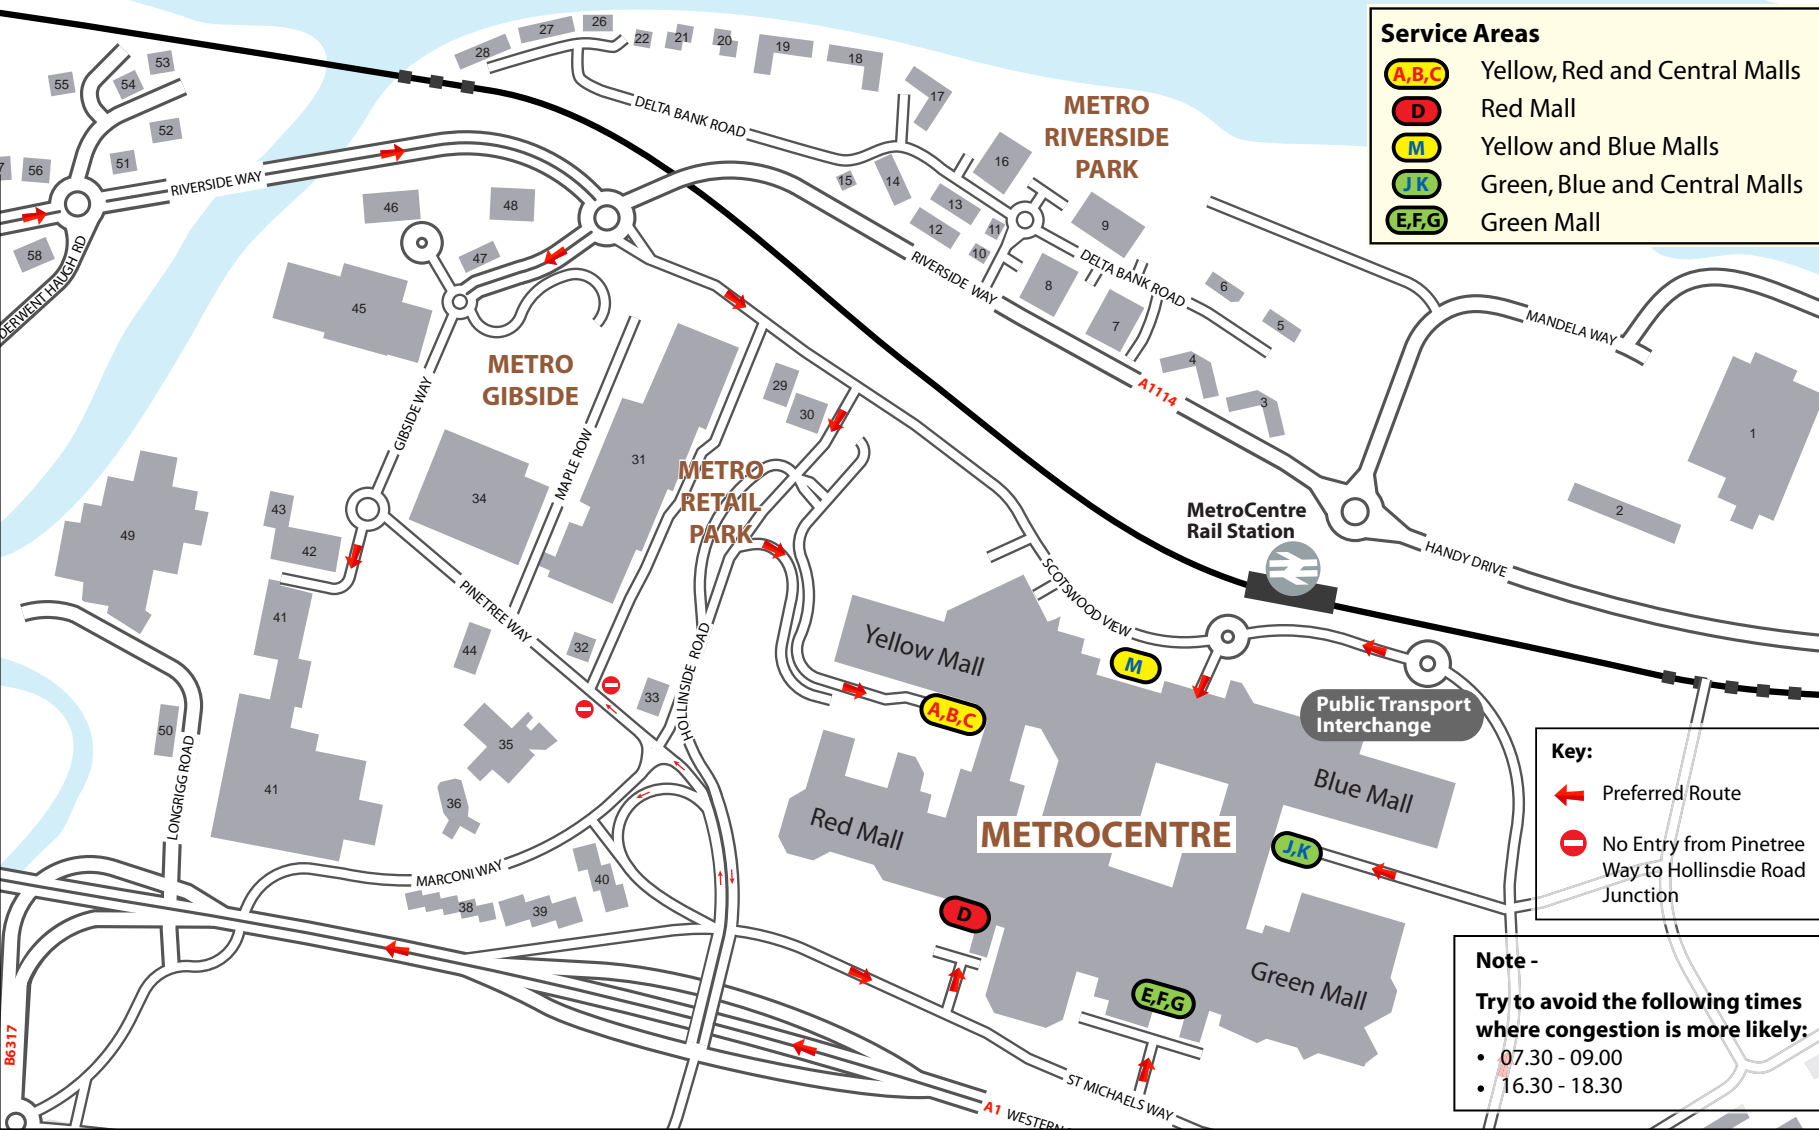

Key:

- Preferred Route
- No Entry from Pinetree Way to Hollinsdie Road Junction

Note -
Try to avoid the following times where congestion is more likely:

- 07.30 - 09.00
- 16.30 - 18.30

Business:	Ref:	Business:	Ref:	Business:	Ref:	Business:	Ref:	Business:	Ref:
Helen McArdle Care Group	23	Lambert Laidlaw	27	PIR	50	Smith Print	9	To Let	2
Hodgsons Gateshead Toyota	58	Land of Leather	30	Pizza Hut	32	Snow and Rock	48	To Let	6
Holiday Inn Express	52	MacKeller	27	Portland	12	St James Security	36	To Let	12
Ian Belsham Associates	28	Mansell	19	Positive Property NE Ltd	50	Stadium Packaging Services	49	To Let	14
Ikea	41	Maplin Electronics	40	Premier Inn	61	Staples	31	To Let	20
Iles Consulting	50	Marriott Hotel	35	PSES	14	Strategic Solutions	50	To Let	27
INTA	12	McDonalds	33	Qubic	21	Teleperformance	18	To Let	31
IOH	25	MDS Accountancy	21	Rainbow Training Centre	50	TGI Friday	51	To Let	36
JB Skillcare Ltd	28	Newey & Eyre	8	Riverside North East	24	The Bed Shed	40	To Let	38
JJB Sports	31	Orchid Software	13	ROK	38	The Environmental Academy	12	To Let	38
JR Adams	49	Persimmon Homes	54	Russell Telecom	27	The Human Office	7	To Let	39
KFC	56	Pets at Home	43	SCS	29	The Skiff Inn	53	To Let	44